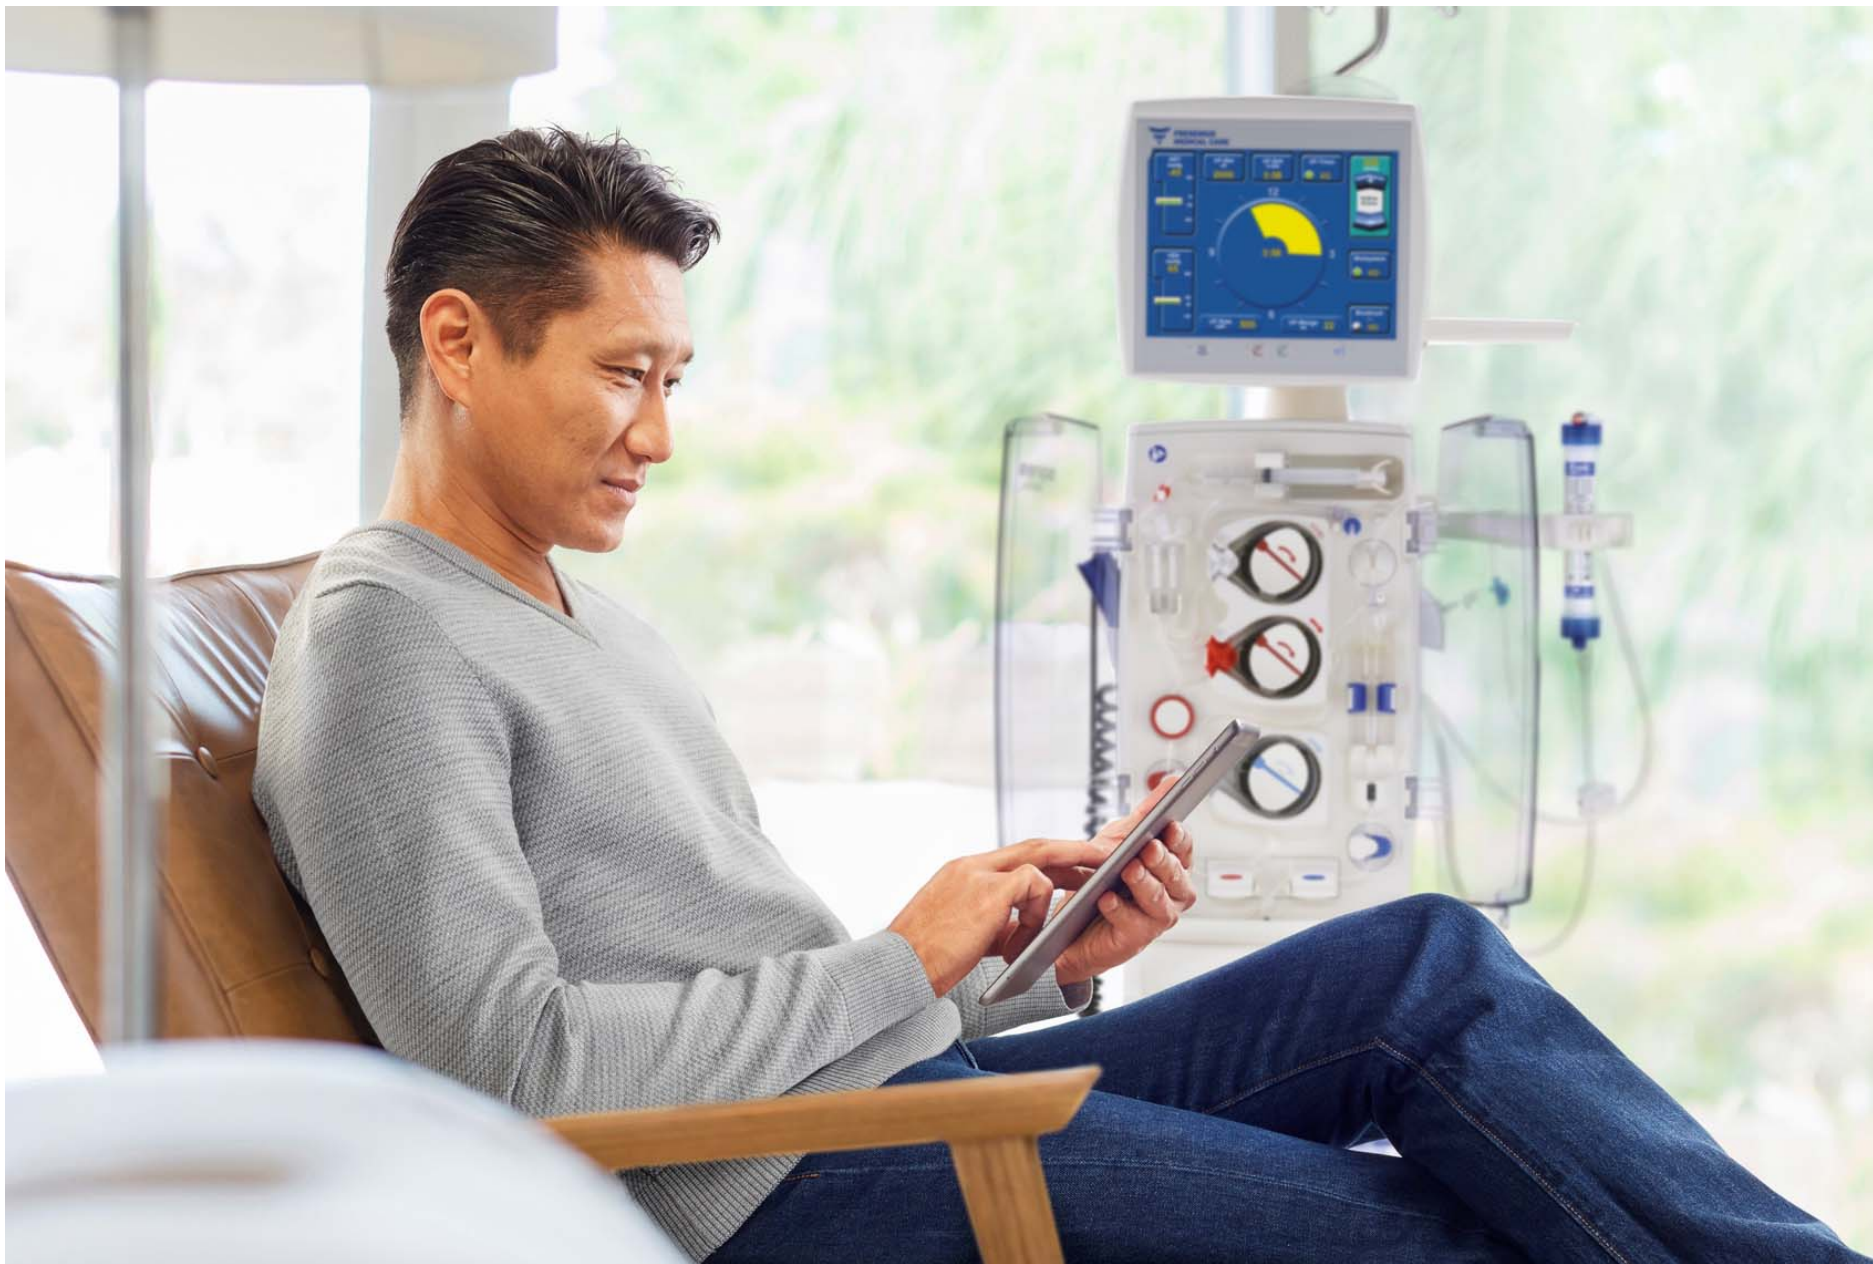

7 – 661 Stephan – 181 cm – Konfektion 48/50 – Schuhe 42 – Kragen 40 - ab Raum München – Profi – 106/86/96
phone +497112348800 – info@fischercasting.de